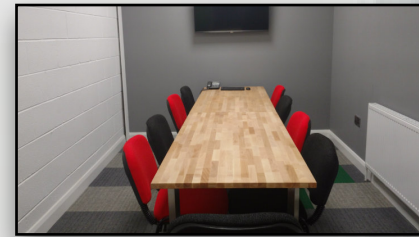

Training Room

Ideal for training, workshops
classes & large meetings
Capacity: Up to 16 U-shape,
or 32 theatre/classroom
Rates: £15/hr; £50/half day;
£90/day

Committee Room

Ideal for smaller workshops
& team/committee meetings
Capacity: Up to 12
boardroom
Rates: £12/hr; £40/half day;
£75/day

1-2-1 Room

Ideal for 1-2-1 or tripartite
meetings & "hot-desking"
Capacity: Up to 3 people,
with individual workstation
Rates: £10/hr; £30/half day;
£50/day

Catering: £1 pp tea/coffee/biscuits; £2 pp tea/coffee/scones; sandwich/hot food platters can be arranged

Kitchen

Ideal for cookery classes &
catering for events in Studio
Capacity: Up to 10 adults
Rates: £15/hr; £50/half day;
£90/day

5 reasons to consider

- CONVENIENT... located in Bangor town centre, with easy access to free parking
- MODERN... state-of-the art building & equipment, with free Wi-Fi throughout
- ACCESSIBLE... fully wheelchair accessible, with lift access & toilets provided
- COMPETITIVE... discounts for charities, churches & 'Friends of YMCA North Down'
- RESPONSIBLE... support YMCA's work with young people, families & communities